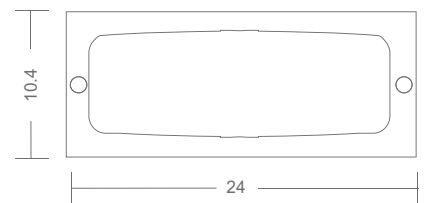

Brick Light