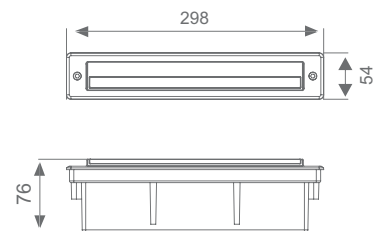

### Wattage

2X6W COB LED

---

**MRP - Rs. 5,600/-**

\*All dimensions are in mm

**Meuvo**