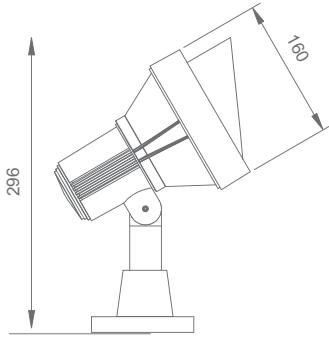

### Features

Die-cast aluminium body  
Transparent tempered glass diffuser  
IP54  
Matt grey finish  
90V-260V AC  
Warm white

---