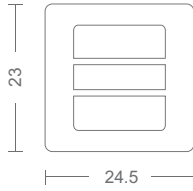

Features

Decorative LED fixture
Stainless steel AISI 316L body
Polycarbonate opal diffuser
**Auto sensor, Range 1-8 mtr
(Adjustable)**
IP54

Product Code

9100SEN.INX