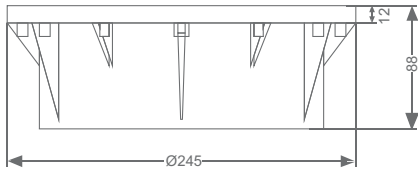

Features

Die cast aluminium body
304 stainless steel ring
Transparent tempered glass diffuser
IP67
90V-260V AC
Warm white

Product Code

LGBL07R181XW

Wattage

18X1W LED

MRP - Rs. 11,200/-