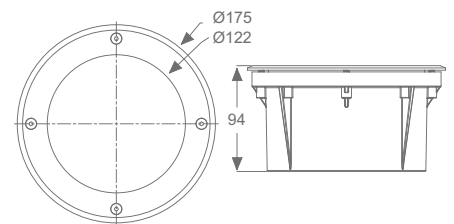

Duolight

Features

Die-cast aluminium body
Transparent tempered glass diffuser
304 stainless steel ring
IP67
Stainless steel finish
90V-260V AC
Warm white

Product Code

LGBL05R101XW

Wattage

10x1W LED

MRP - Rs. 6,725/-

*All dimensions are in mm