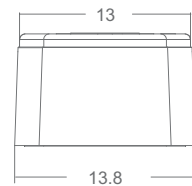

Dolby 2

Features

Decorative LED (3000K) fixture
Die cast aluminium body
Transparent diffuser
Grey colour
Beam Angle 45° /
Beam 45° + Beam 45°
IP65

Product Code

457LL12X1H.NHG /
457LL18X2H.NHG

Wattage

12W LED

MRP - Rs. 22,800/-

MRP - Rs. 28,100/-

*All dimensions are in cm