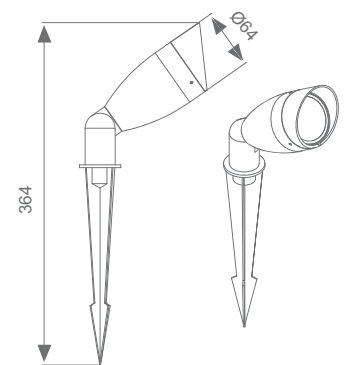

*All dimensions are in mm

Features

Die-cast aluminium body
Transparent tempered glass diffuser
IP65
Matt Grey Finish
90V-260V AC
Warm White

Product Code

LSPK03R104XW

Wattage

4X1W LED

MRP - Rs. 3,300/-