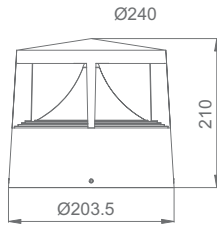

Features

Die-cast aluminium body
Clear PC diffuser
IP65
Matt grey finish
90V-260V AC
Warm white

Product Code

LGTP03X012XW

Wattage

1X12W COB LED (12W)

MRP - Rs. 8,100/-