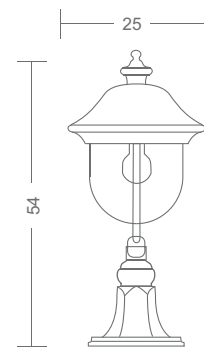

Romantica

Features

Decorative LED (3000K) fixture
Die cast aluminium body
Polycarbonate frosted diffuser
Black colour
IP43

Product Code

350.33L10H.NGG

Base Cap

E27

MRP - Rs. 22,800/-

*All dimensions are in cm