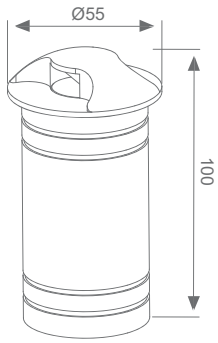

Features

Aluminium body
Clear PC diffuser
IP65
Anodized finish
90V-260V AC
Warm white

Product Code

LGBL01R103XW

Wattage

1x2W LED

MRP - Rs. 3,100/-