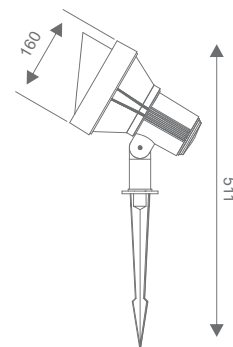

Illumine

*All dimensions are in mm

Features

Die-cast aluminium body
Transparent tempered glass diffuser
IP54
Matt grey finish
90V-260V AC
Warm white

Product Code

LSPK05R112XW

Wattage

1X12W COB LED

MRP - Rs. 6,500/-