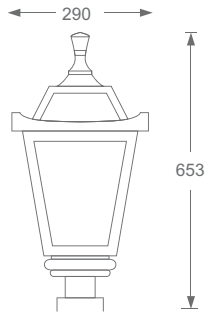

Features

Cast aluminium body
Heat Resistant toughened glass
(clear diffuser)
IP65

Product Code

LGTP02X030XW

Wattage

30W Mid Power LED

MRP - Rs. 24,500/-