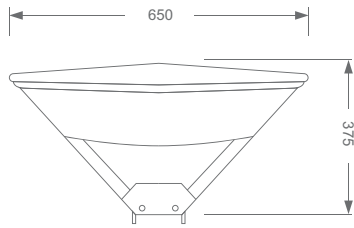

Features

Die cast aluminium body
Heat resistant toughened glass diffuser
IP65

Product Code

LGTP05X030XW

Wattage

30W LED

MRP - Rs. 31,000/-