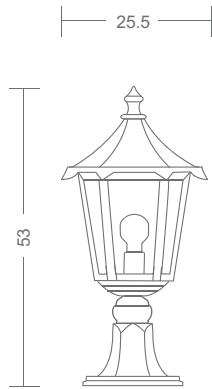

## Base Cap/Wattage

E27/24W LED

**MRP - Rs. 44,400/-** (For 24W)

**MRP - Rs. 25,800/-** (For E27)

\*All dimensions are in cm

**Features**

Decorative LED (3000K) fixture  
Die cast aluminium body  
Transparent glass diffuser  
Black colour  
IP43