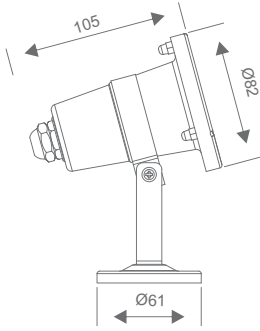

Features

304 stainless steel body
Tempered glass diffuser
IP68
12V AC
Warm white

Product Code

LSPK68R103SW

Wattage

3X1W LED

MRP - Rs. 5,600/-