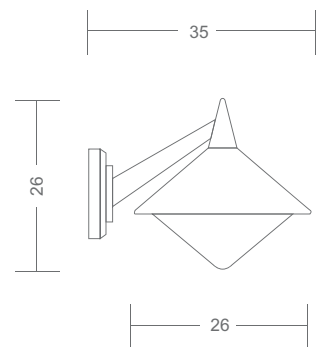

Sirio

Features

Decorative LED fixture
Die cast aluminium body
Opal polycarbonate diffuser
White / black colour
IP43

Product Code

150.01.BGG
150.01.NGG

Base Cap

E27

MRP - Rs. 6,500/-

*All dimensions are in cm