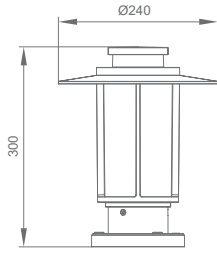

## Wattage

24X0.5W LED (12W)

---

**MRP - Rs. 6,500/-**

\*All dimensions are in mm