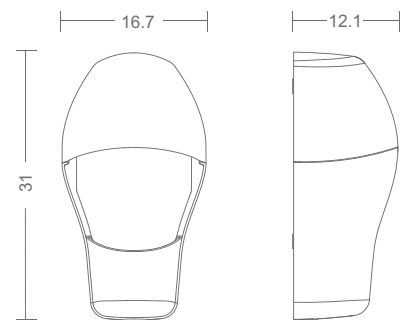

Neway

Features

Decorative LED fixture
Die cast aluminium body
Polycarbonate diffuser
Grey colour
IP44

Product Code

405.NHG

Base Cap

E27

MRP - Rs. 9,800/-

*All dimensions are in cm