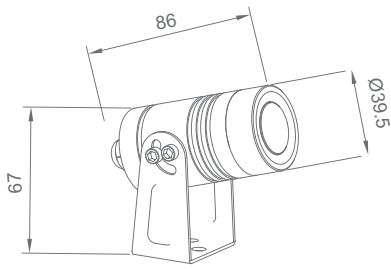

Features

Aluminium body
Clear glass diffuser
IP65
90V-260V AC
Warm white

Product Code

LSPK06R103SW