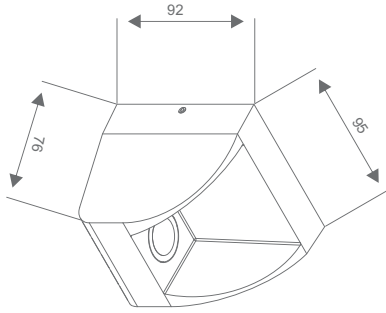

### Features

Die cast aluminium body  
Transparent tempered glass diffuser  
IP54  
Matt grey finish  
90V -260V AC  
Warm white

---