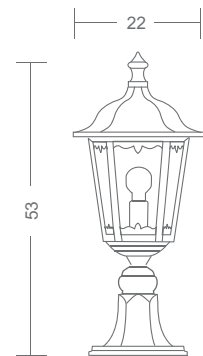

Firenze

Features

Decorative LED fixture
Die cast aluminium body
Glass diffuser
Black colour
IP43

Product Code

330.33.NGG

Base Cap

E27

MRP - Rs. 7,300/-

*All dimensions are in cm