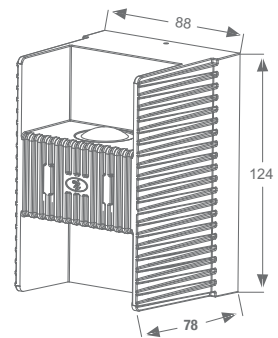

Leedz

Features

Die cast aluminium body
Tempered glass diffuser
IP54
Matt grey finish
90V-260V AC
Warm white

Product Code

LWWL01S203XW

Wattage

2x3W LED

MRP - Rs. 4,725/-

*All dimensions are in mm