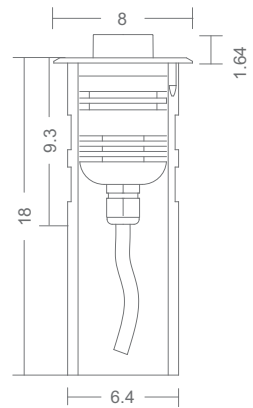

Mira 65

Features

Decorative LED fixture
Extruded anodized aluminium body
Glass diffuser
IP67
IK08

Product Code

5382L5H.INX

Wattage

5W LED

MRP - Rs. 11,900/-

*All dimensions are in cm