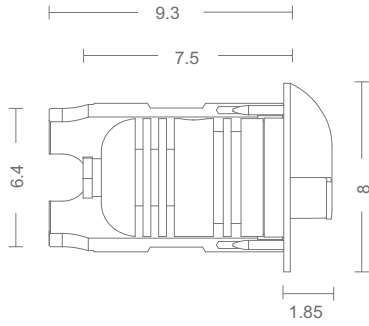

### Features

Decorative LED (3000K) fixture  
Recessed mounted extruded  
anodized aluminium body  
Glass opal diffuser  
IP66  
IK08