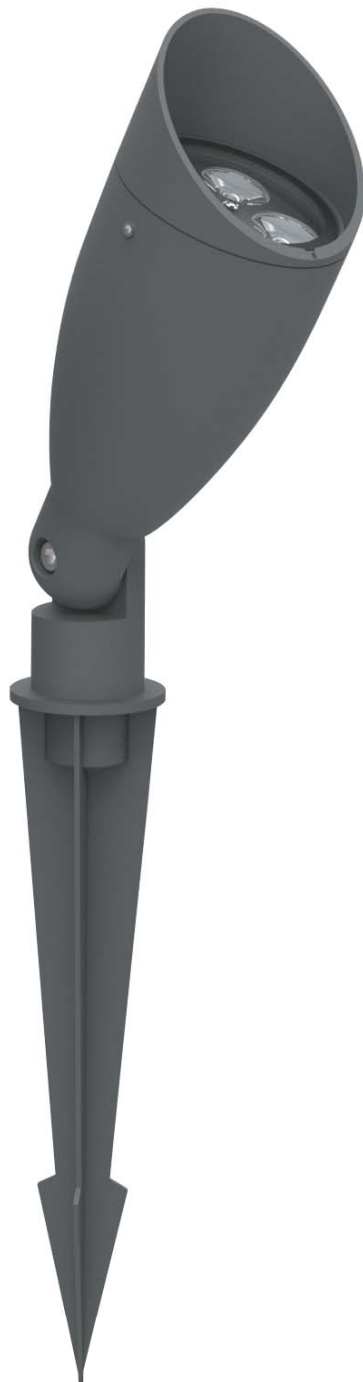

*All dimensions are in mm

Features

Die-cast aluminium body
Transparent tempered glass diffuser
IP65
Matt Grey Finish
90V-260V AC
Warm White

Product Code

LSPK03R104XW

Wattage

4X1W LED

MRP - Rs. 3,300/-