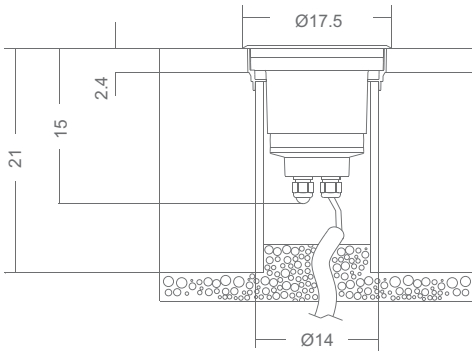

### Features

Decorative LED (3000K) fixture  
Die cast aluminium body  
Stainless steel AISI 316L frame  
Transparent glass diffuser  
Wide beam 45°  
IP67  
IK10