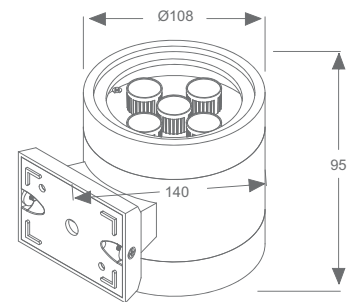

Twink

Features

Die cast aluminium body
Tempered glass diffuser
IP65
Matt grey finish
90V-260V AC
Warm white

Product Code

LWWL01R205XW

Wattage

5X1Wx2 LED

MRP - Rs. 5,625/-

*All dimensions are in mm