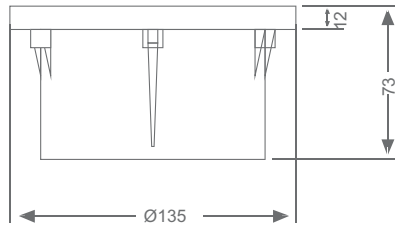

### Features

Die cast aluminium body  
304 stainless steel ring  
Transparent tempered glass diffuser  
IP67  
90V-260V AC  
Warm white

---