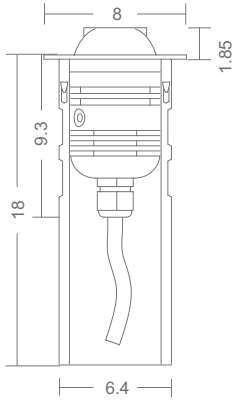

### Features

Decorative LED fixture  
Extruded anodized aluminium body  
Glass diffuser  
IP67  
IK08