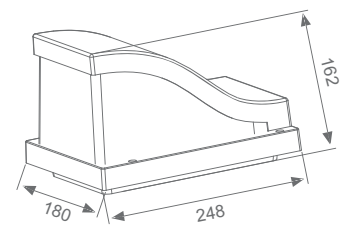

Fluora

Features

Die cast aluminium body
Opal white PC diffuser
IP54
Matt grey finish

Product Code

CWLL01X118XX

Base Cap/Wattage

E27/MAX 23W LED

MRP - Rs. 2,750/-

*All dimensions are in mm