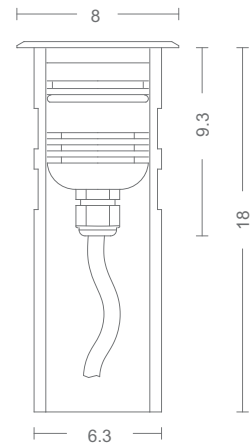

Mira 65

Features

Decorative LED (3000K) fixture
Extruded anodized aluminium body
Transparent glass diffuser
30° Beam angle
IP67
IK08

Product Code

5351LL5H.INX

Wattage

5W LED

MRP - Rs. 13,200/-

*All dimensions are in cm