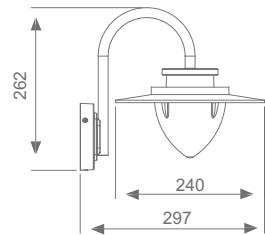

Brytex

Features

Die cast aluminium body
Opal white PC diffuser
IP54
Matt grey finish
90V-260V AC
Warm white

Product Code

LWLL01X108XW

Wattage

1x8W COB LED

MRP - Rs. 5,575/-

*All dimensions are in mm