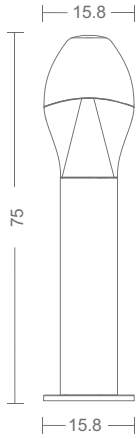

## Wattage

10W LED

---

MRP - Rs. 23,800/-

**Features**

Decorative LED (3000K) fixture  
Die cast aluminium body  
Polycarbonate diffuser  
Grey colour / wood finish  
IP65

**Product Code**

405075L10H.NHG /  
405K075L10H.NHG