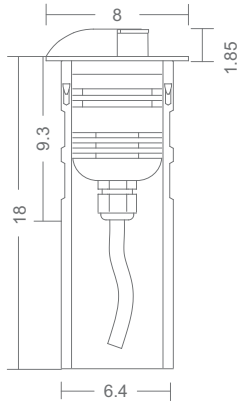

Features

Decorative LED (3000K) fixture
Extruded anodized aluminium body
Glass diffuser
Beam angle 30°
IP67
IK08

Product Code

5383LL5H.INX

Wattage

5W LED

MRP - Rs. 13,200/-