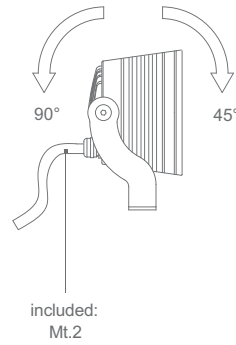

Features

Decorative LED fixture
Die cast aluminium body
Diffuser glass transparent
Grey Colour
Beam 60°
IP67

Product Code

4641LL10H.NHG
4641LL20H.NHG
4641LL30H.NHG

Wattage

10W/20W/30W LED

MRP - Rs. 22,300/- (For 10W)

MRP - Rs. 23,500/- (For 20W)

MRP - Rs. 25,000/- (For 33W)

*All dimensions are in cm

Lyras 160