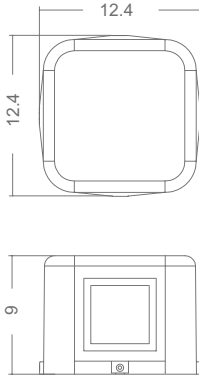

### Features

Decorative LED (3000K) fixture  
Die cast aluminium body  
Transparent diffuser  
Grey colour  
Narrow beam 10° (Up & Down)/  
Wide beam 45° (Up & Down)/  
Narrow beam 10° + wide beam  
45° (Up & Down)  
IP65