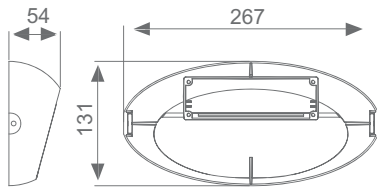

### Wattage

10x0.5W LED

---

**MRP - Rs. 4,200/-**

\*All dimensions are in mm