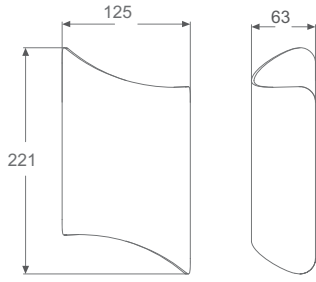

## Wattage

10x0.5W LED

---

**MRP - Rs. 4,000/-**

\*All dimensions are in mm