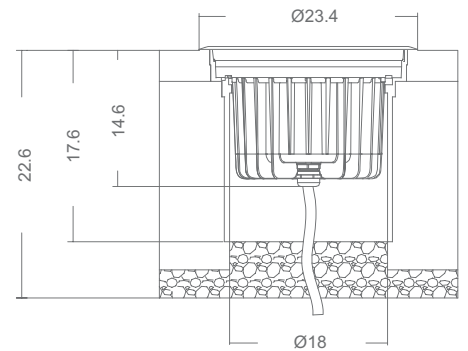

Mira 220

Features

- Decorative LED (3000K) fixture
- Die casting aluminium body
- Stainless steel AISI 316L frame
- Transparent glass diffuser
- Wide beam 60°
- IP67
- IK10

Product Code

- 5521LL20H.INX
- 5521LL30H.INX

Wattage

- 20W/30W LED

MRP - Rs. 31,600/- (For 20W)

MRP - Rs. 33,400/- (For 30W)

*All dimensions are in cm