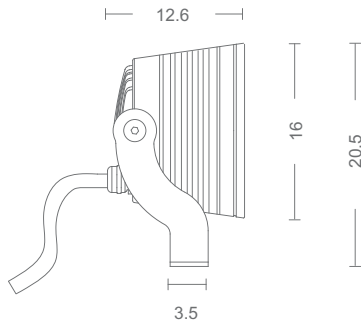

Features

Decorative LED fixture
Die cast aluminium body
Diffuser glass transparent
Grey Colour
Beam 60°
IP67

Product Code

4641LL10H.NHG
4641LL20H.NHG
4641LL30H.NHG

Wattage

10W/20W/30W LED

MRP - Rs. 22,300/- (For 10W)

MRP - Rs. 23,500/- (For 20W)

MRP - Rs. 25,000/- (For 33W)

*All dimensions are in cm

Lyras 160