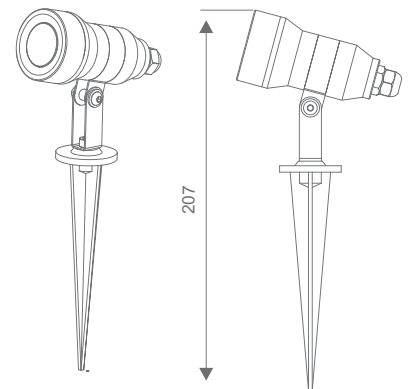

Dazzler

*All dimensions are in mm

Features

Aluminium body
Clear glass diffuser
IP65
90V-260V AC
Warm white

Product Code

LSPK06R103XW

Wattage

1X3W LED

MRP - Rs. 3,300/-