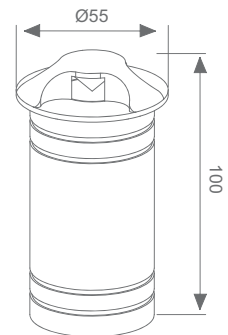

GLOFLO

Features

Aluminium body
Clear PC diffuser
IP65
Anodized finish
90V-260V AC
Warm white

Product Code

LGBL02R103XW

Wattage

1x2W LED

MRP - Rs. 3,100/-

*All dimensions are in mm