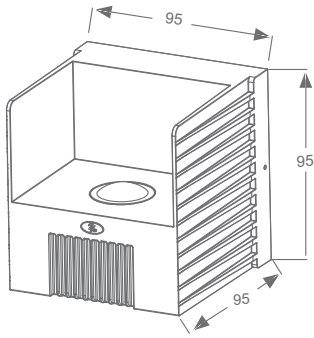

### Features

Die cast aluminium body  
Tempered glass diffuser  
IP54  
Matt grey finish  
90V-260V AC  
Warm white

---