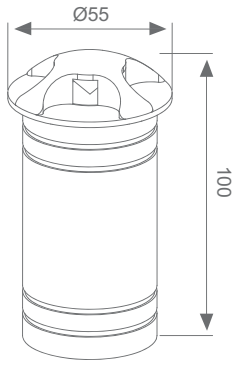

Features

Aluminium body
Clear PC diffuser
IP65
Anodized finish
90V-260V AC
Warm white

Product Code

LGBL03R103XW

Wattage

1x2W LED

MRP - Rs. 3,100/-