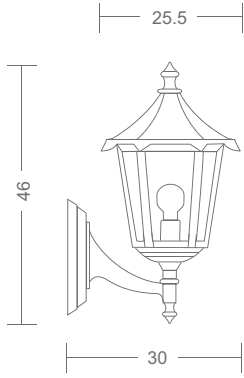

#### Features

Decorative LED fixture  
Die cast aluminium body  
Glass diffuser  
Black colour  
IP43