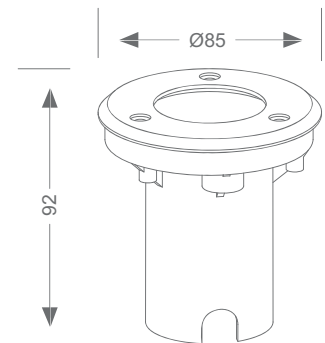

Vizi

Features

- 304 stainless steel ring
- Transparent tempered glass diffuser
- IP67
- Stainless steel finish
- 90V-260V AC
- Warm white

Product Code

LGBL04R301XW

Wattage

3x1W LED

MRP - Rs. 3,250/-

*All dimensions are in mm