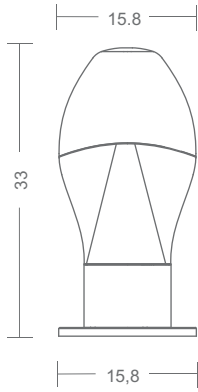

Features

Decorative LED (3000K) fixture
Die cast aluminium body
Polycarbonate diffuser
Grey colour
IP65

Product Code

405.03L10H.NHG

Wattage

10W LED

MRP - Rs. 28,600/-