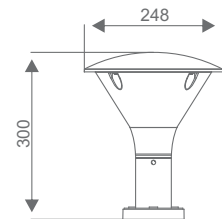

Orbiss

Features

Die cast aluminium body
Frosted PC diffuser
IP54
Matt grey finish
90V-260V AC
Warm white

Product Code

LGTP01X012XW

Wattage

24X0.5W LED (12W)

MRP - Rs. 6,500/-

*All dimensions are in mm