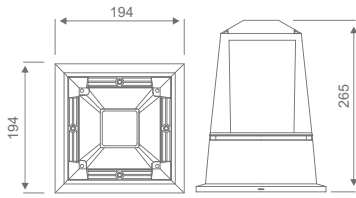

Features

Die cast aluminium body
Opal white PC diffuser
IP54
Matt Grey finish

Product Code

CBLD03S126XX

Base Cap/Wattage

E27/MAX26W LED

MRP - Rs. 3,500/-